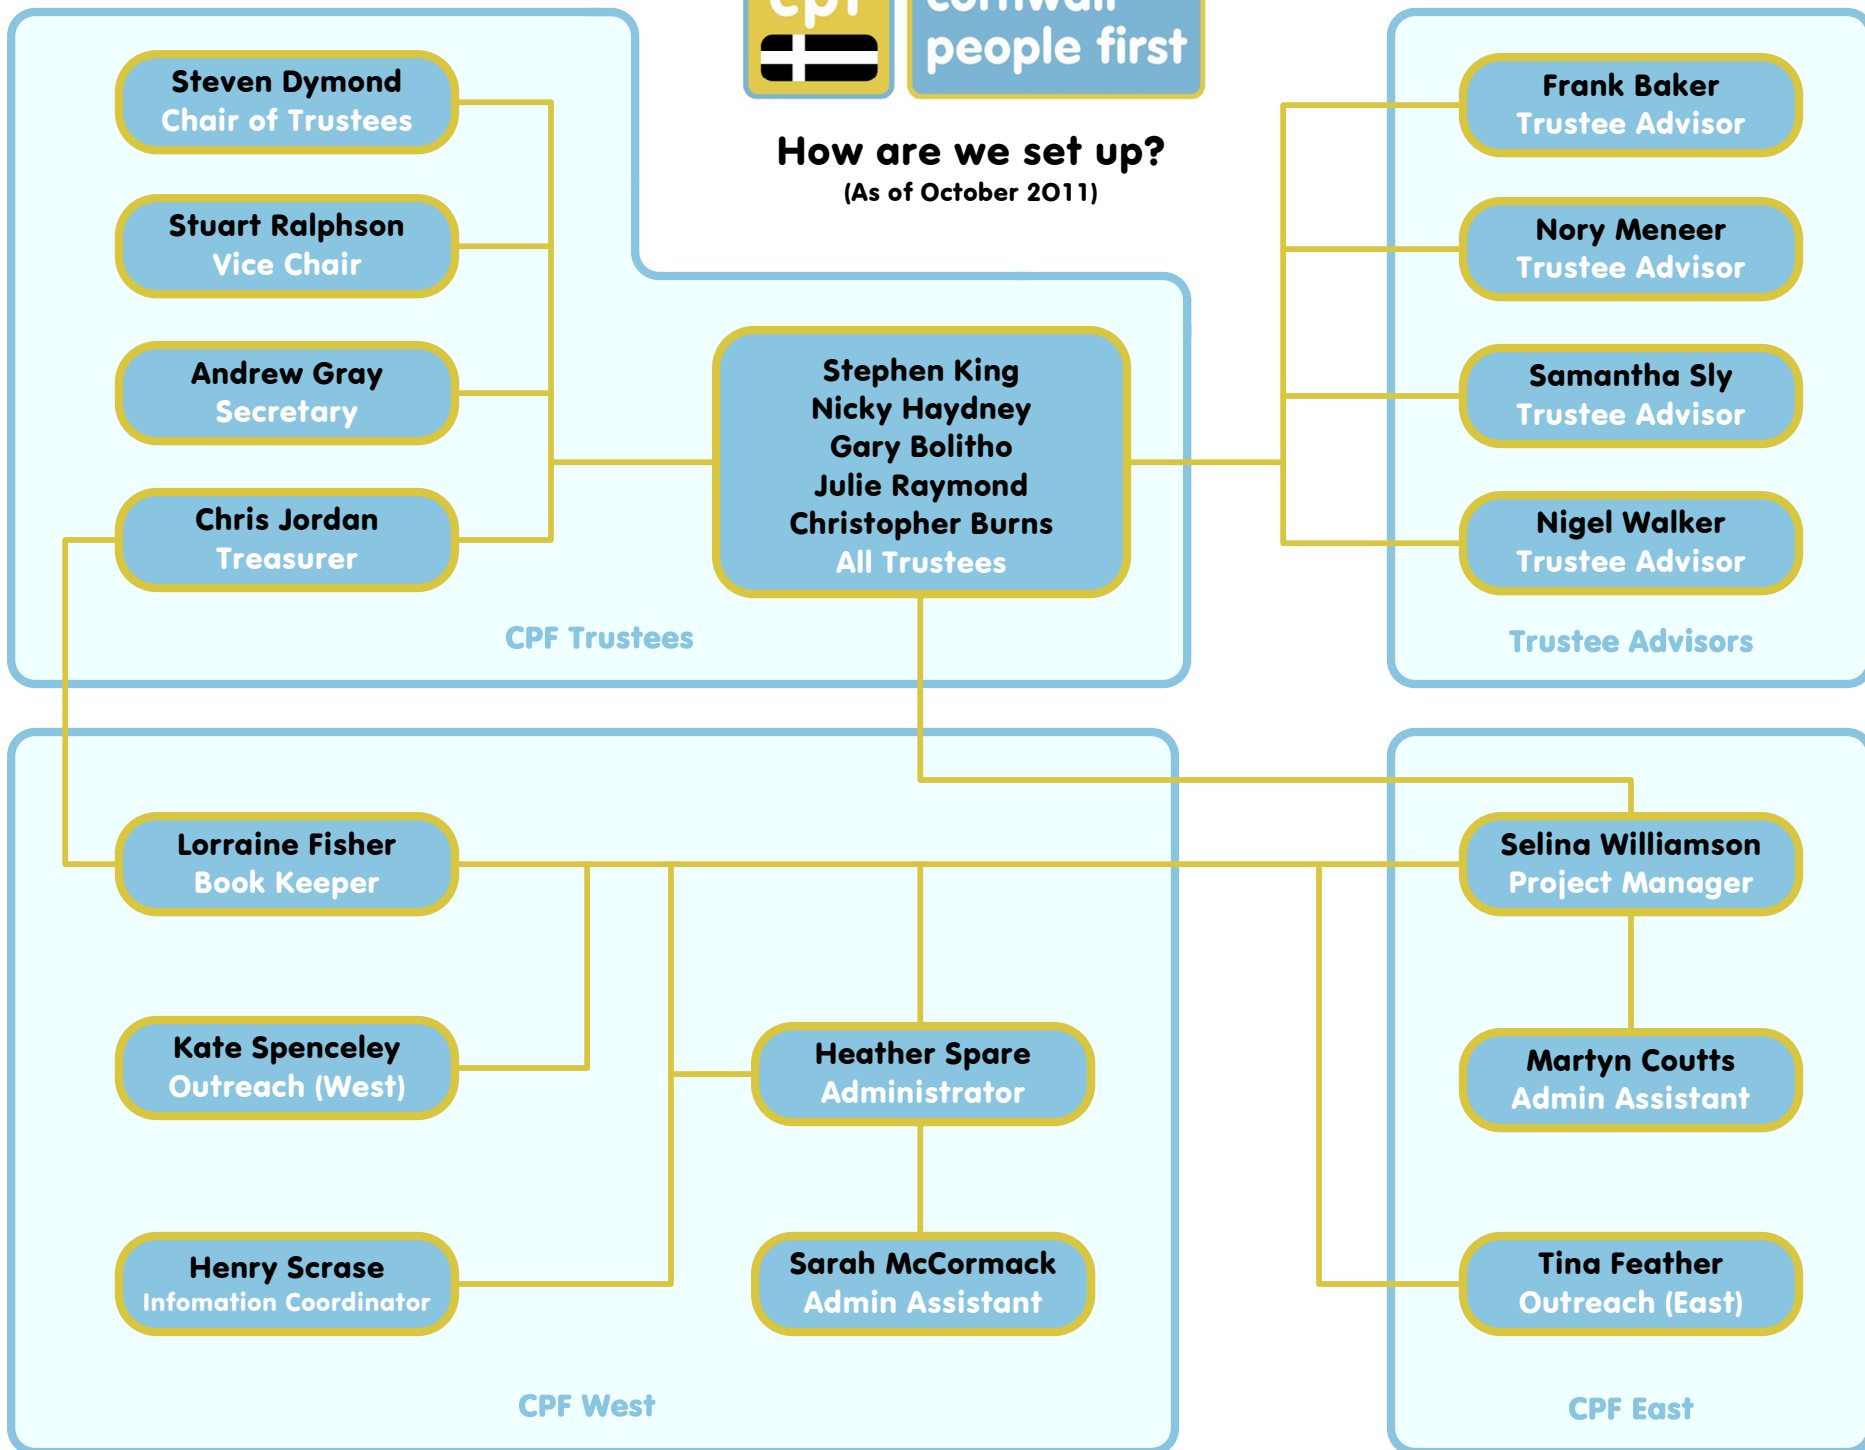

### How are we set up? (As of October 2011)

**Work In Progress**

**Suzy Tucker**  
Project Coordinator

**Roxanne Sutherland**  
Project Worker

**Vicky Brown**  
Co-Researcher

**Jeff Davies**  
Co-Researcher

**David Burns**  
Co-Researcher

**Katherine Aldis**  
Co-Researcher

Based in Liskead

**Quality Checkers**

**Julie Rowbotham**  
Project Coordinator

**Laura Spring**  
Project Worker

**John Elkins**  
Quality Checker