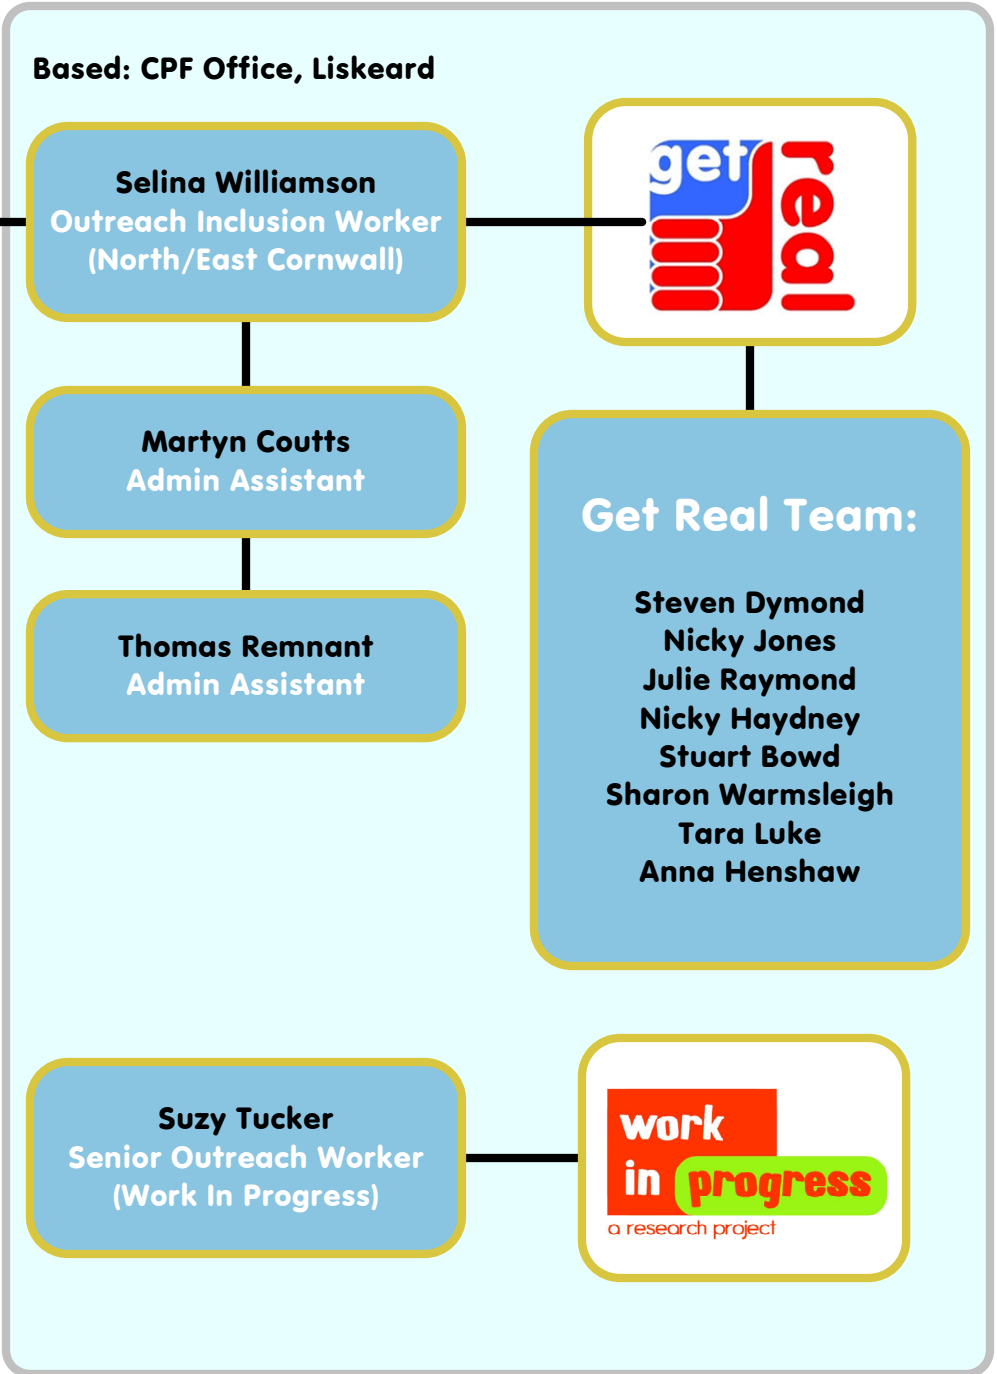

**cornwall
people first**

Constituents Structure:

CPF Trustees:

Steven Dymond (Chair)	Andrew Gray
Nicky Haydney (Vice Chair)	Sharon Warmsley
Chris Jordan (Treasurer)	Kevin Parrott
Timothy Carr (Secretary)	Julie Raymond
	Christopher Burns
	Stuart Bowd

Get Real Team:

Steven Dymond
Nicky Jones
Julie Raymond
Nicky Haydney
Stuart Bowd
Sharon Warmsleigh
Tara Luke
Anna Henshaw