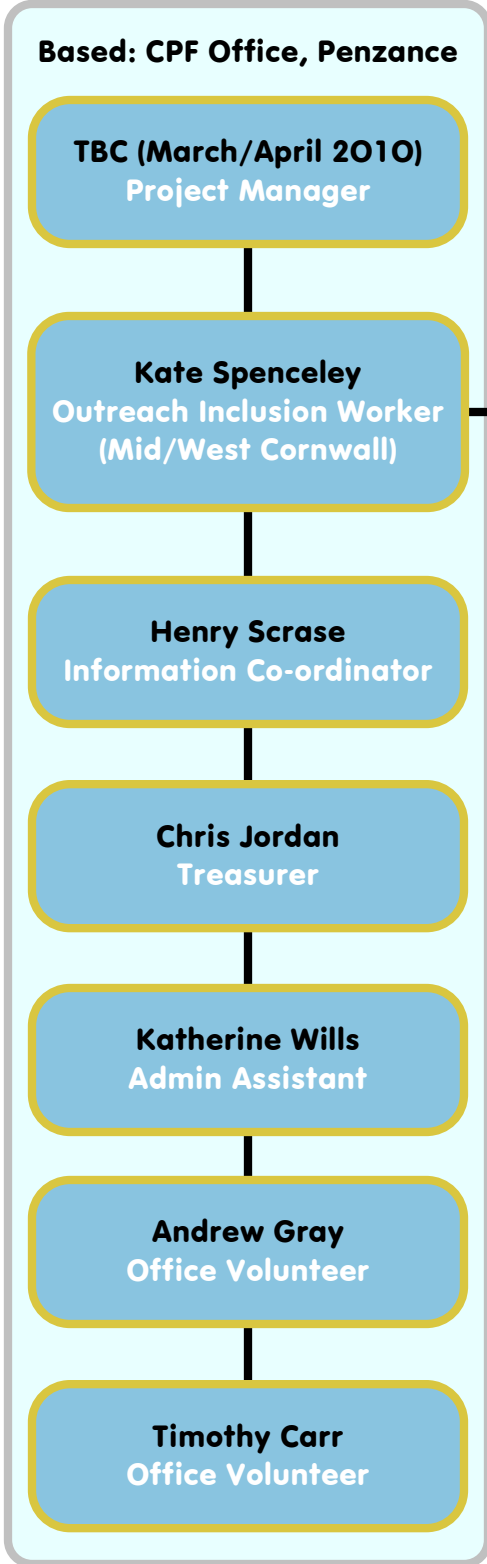

**cornwall
people first**

Constituents Structure:

CPF Trustees:

Steven Dymond (Chair)	Andrew Gray
Nicky Haydney (Vice Chair)	Sharon Warmsley
Chris Jordan (Treasurer)	Kevin Parrott
Timothy Carr (Secretary)	Julie Raymond
	Christopher Burns
	Stuart Bowd

Get Real Team:

Steven Dymond
Nicky Jones
Julie Raymond
Nicky Haydney
Stuart Bowd
Sharon Warmsleigh
Tara Luke
Anna Henshaw